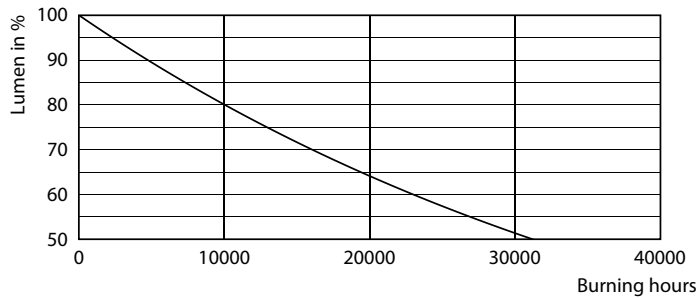

LED-lyskilder med klassisk glødetråd

Fotometriske data

General uniform lighting - CLA LEDBulb ND 8.5-75W A60 E27 827 CL

Levetid

Lumen Maintenance Diagram - CLA LEDBulb ND 8.5-75W A60 E27 827 CL