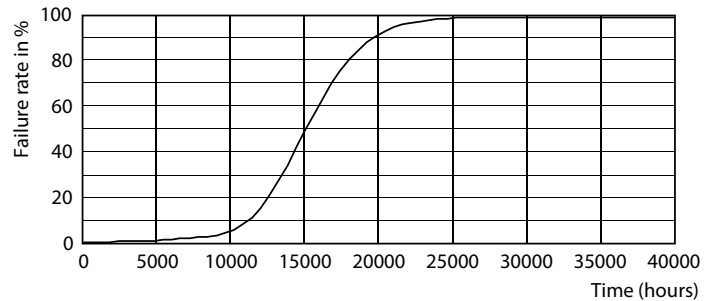

Life Expectancy Diagram - CLA LEDBulb ND 8.5-75W A60 E27 827 CL