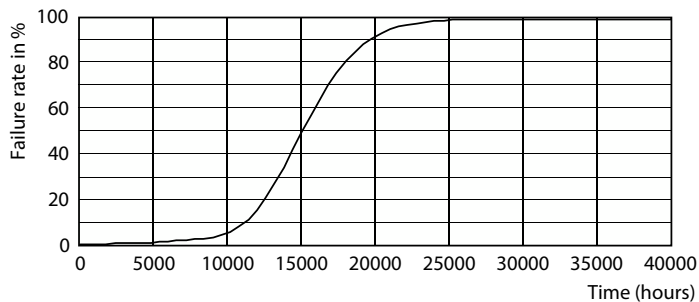

Levetid

Life Expectancy Diagram - CLA LEDBulb DT9-60W E27 CRI90 A60 CL