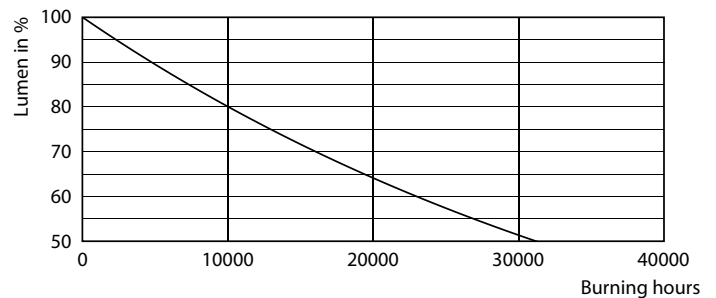

Lumen Maintenance Diagram - CLA LEDBulb DT9-60W E27 CRI90 A60 CL