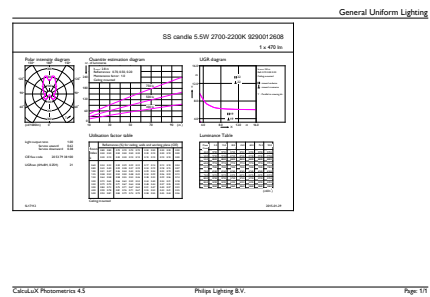

SceneSwitch 40W B38 E14 WW CL ND