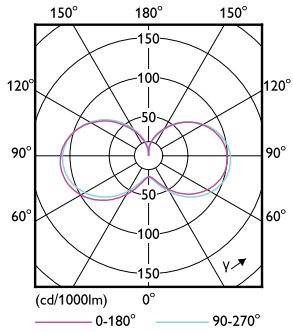

TrueForce Core LED Public (Urban/Road – HPL/SON)

Photometric data

LED TForce Core PT 30-27W E27 others frosted 830 ND