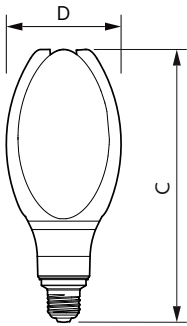

Product data

General Information		LLMF at end of nominal lifetime (nom.)	
Cap base	E27 [E27]		70 %
EU RoHS compliant	Yes	Operating and Electrical	
Nominal lifetime (nom.)	25000 h	Input frequency	50 to 60 Hz
Switching cycle	50,000X	Power (Rated) (Nom)	42 W
Technical type	42-125W	Lamp current (nom.)	190 mA
Light Technical		Wattage equivalent	125 W
Colour Code	830 [CCT of 3,000 K]	Starting time (nom.)	0.3 s
Luminous flux (nom.)	5000 lm	Warm-up time to 60% light (nom.)	0.3 s
Colour designation	White (WH)	Power factor (nom.)	0.98
Correlated Colour Temperature (Nom)	3000 K	Voltage (Nom)	220-240 V
Luminous efficacy (rated) (nom.)	119.00 lm/W	Temperature	
Colour consistency	<6	T-Case maximum (nom.)	70 °C
Colour rendering index (nom.)	80		

Product Data

Full product code	871869959442800
-------------------	-----------------

Order product name	TrueForce Core LED PT 50-42W E27 830 FR
EAN/UPC – product	8718699594428
Order code	59442800
SAP numerator – quantity per pack	1
Numerator – packs per outer box	4
SAP material	929001925002
SAP net weight (piece)	0.375 kg

Dimensional drawing

TForce LED HPL ND 5klm E27 830 FR

Product	D	C
TrueForce Core LED PT 50-42W E27 830 FR	108 mm	265 mm

Photometric data

LED TForce Core PT 30-27W E27 others frosted 830 ND

LED TForce Core PT 50-42W E27 others frosted 830 ND