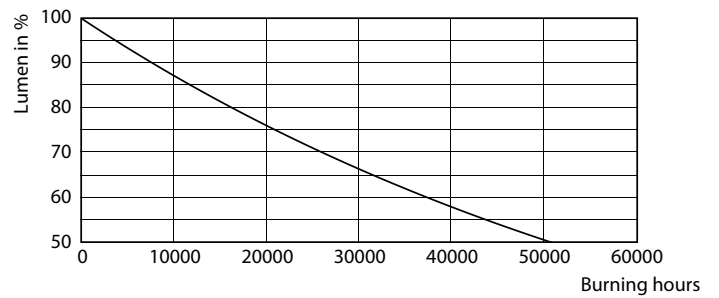

Product data

General Information		LLMF at end of nominal lifetime (nom.)	
Cap base	E27 [E27]		70 %
EU RoHS compliant	Yes	Operating and Electrical	
Nominal lifetime (nom.)	25000 h	Input frequency	50 to 60 Hz
Switching cycle	50,000X	Power (Rated) (Nom)	42 W
Technical type	42-125W	Lamp current (nom.)	190 mA
Light Technical		Wattage equivalent	125 W
Colour Code	830 [CCT of 3,000 K]	Starting time (nom.)	0.3 s
Luminous flux (nom.)	5000 lm	Warm-up time to 60% light (nom.)	0.3 s
Colour designation	White (WH)	Power factor (nom.)	0.98
Correlated Colour Temperature (Nom)	3000 K	Voltage (Nom)	220-240 V
Luminous efficacy (rated) (nom.)	119.00 lm/W	Temperature	
Colour consistency	<6	T-Case maximum (nom.)	70 °C
Colour rendering index (nom.)	80		

TrueForce Core LED Public (Urban/Road – HPL/SON)

Photometric data

LED TForce Core PT 30-27W E27 others frosted 830 ND

Lifetime

LED TForce Core PT 30-27W E27 others frosted 830 ND

LED TForce Core PT 30-27W E27 others frosted 830 ND