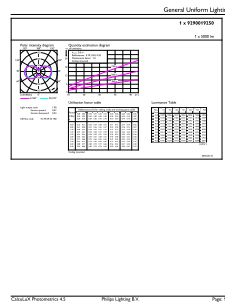

Product Data

Full product code	871869959442800
-------------------	-----------------

Order product name	TrueForce Core LED PT 50-42W E27 830 FR
EAN/UPC – product	8718699594428
Order code	59442800
SAP numerator – quantity per pack	1
Numerator – packs per outer box	4
SAP material	929001925002
SAP net weight (piece)	0.375 kg

Dimensional drawing

TForce LED HPL ND 5klm E27 830 FR

Product	D	C
TrueForce Core LED PT 50-42W E27 830 FR	108 mm	265 mm

Photometric data

LED TForce Core PT 30-27W E27 others frosted 830 ND

LED TForce Core PT 50-42W E27 others frosted 830 ND