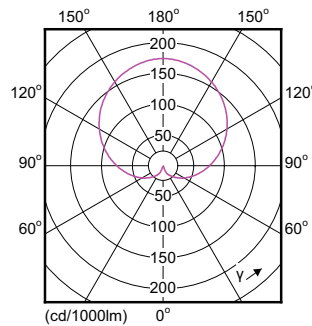

Photometric data

Light Distribution Diagram - CorePro LEDbulb ND 13-100W A60 E27 865