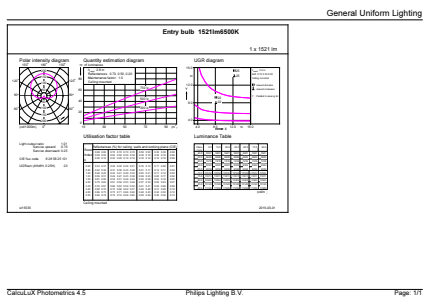

Photometric data

General uniform lighting - CorePro LEDbulb ND 13-100W A60 E27 865