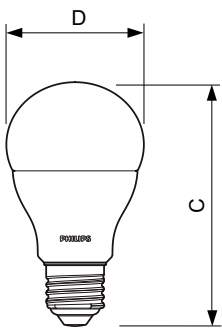

## Dimensional drawing

Product	D	C
CorePro LEDbulb ND 13-100W A60 E27 865	60 mm	110 mm