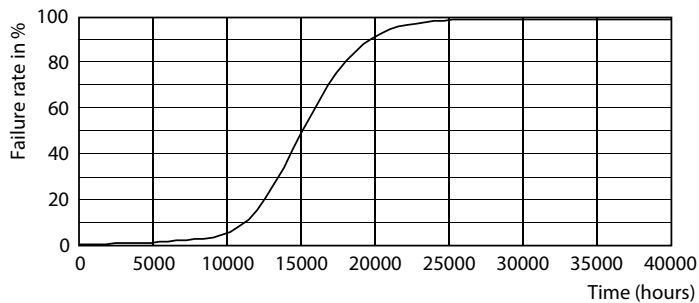

Levetid

15K LED