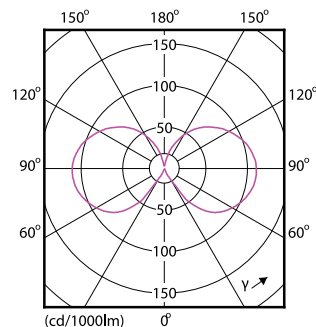

Classic LEDCandle ND 2-25W P45 827 CL