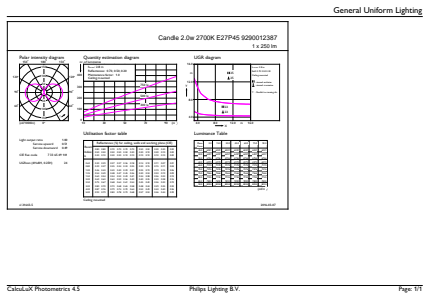

LED-kerter og -kroner med klassisk glødetråd

Fotometriske data