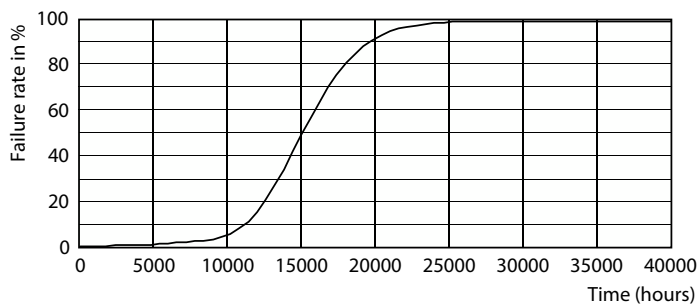

Levetid

Life Expectancy Diagram - CLA LEDCandle ND 2-25W ST35 E14 827 CL