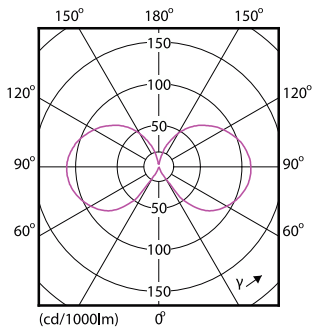

LED-kerter og -kroner med klassisk glødetråd

Fotometriske data

Light Distribution Diagram - CLA LEDCandle ND 2-25W ST35 E14 827 CL