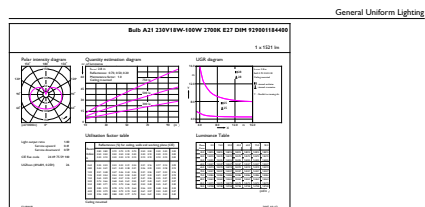

MASTER LEDbulb

Fotometriske data

CalcXact Photometrics 4.5

Philips Lighting B.V.

Page 5/7

General uniform lighting - MAS LEDbulb DT 15-100W A67 E27 827 FR