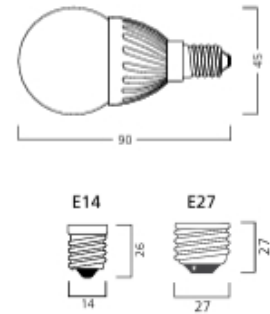

TOLEDO BALL

- 15 years or 15,000 hours
- Instant light
- Colour rendering index 85
- 2.5 W = 15 W incandescent
- 130 lm (-85 % energy*)
- HomeLight 2600 K
- Satin bulb gives uniform light distribution
- Exact dimensional incandescent copy

LED-Homelight 826

ToLEDo BALL

Code	Description	Watt	Volt	Cap	Lamp Finish	Colour Temp	Luminous Flux	Average Rated Life	Packing Qty.
ToLEDo Ball									
0026164	Ball Satin Homelight	2,5W	220-240V	E14	Satin	2600K	130 lm	15000 hrs	10
0026178	Ball Satin Homelight	2,5W	220-240V	E27	Satin	2600K	130 lm	15000 hrs	10