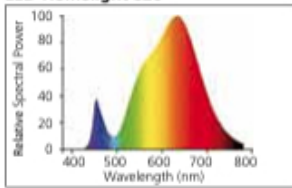

TOLEDO BALL

- 15 years or 15,000 hours
- Instant light
- Colour rendering index 85
- 2.5 W = 15 W incandescent
- 130 lm (-85 % energy*)
- HomeLight 2600 K
- Satin bulb gives uniform light distribution
- Exact dimensional incandescent copy

LED-Homelight 826

ToLEDo BALL

Code	Description	Watt	Volt	Cap	Lamp Finish	Colour Temp	Luminous Flux	Average Rated Life	Packing Qty.
ToLEDo Ball									
0026164	Ball Satin Homelight	2,5W	220-240V	E14	Satin	2600K	130 lm	15000 hrs	10
0026178	Ball Satin Homelight	2,5W	220-240V	E27	Satin	2600K	130 lm	15000 hrs	10