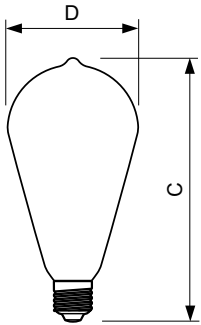

Product data

General Information	
Cap-Base	E27 [E27]
Nominal Lifetime (Nom)	15000 h
Switching Cycle	20000X
Technical Type	7.5-60W
Light Technical	
Color Code	827 [CCT of 2700K]
Luminous Flux (Nom)	806 lm
Luminous Flux (Rated) (Nom)	806 lm
Color Designation	Warm White (WW)
Correlated Color Temperature (Nom)	2700 K
Luminous Efficacy (rated) (Nom)	107 lm/W
Color Consistency	<6
Color Rendering Index (Nom)	80
LLMF At End Of Nominal Lifetime (Nom)	70 %
Operating and Electrical	
Input Frequency	50 to 60 Hz
Power (Rated) (Nom)	7.5 W

Numerator - Packs per outer box	10
Material Nr. (12NC)	929001190802
Net Weight (Piece)	0.048 kg

Dimensional drawing

LED 7.5-60W E27 WW ST64 CL ND

Product	D	C
CLA LEDBulb ND 7.5-60W E27 WW ST64 CL	64 mm	140 mm

Photometric data

7.5-60 W E27 ST64 CL 2700 K

ND /827 CL