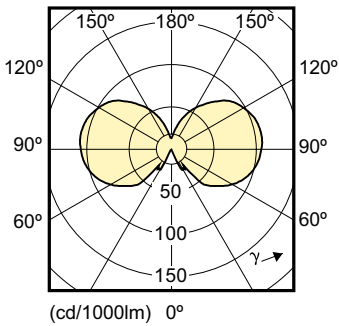

Product data

General Information	
Cap-Base	E27 [E27]
Nominal Lifetime (Nom)	15000 h
Switching Cycle	20000X
Technical Type	7.5-60W
Light Technical	
Color Code	827 [CCT of 2700K]
Luminous Flux (Nom)	806 lm
Luminous Flux (Rated) (Nom)	806 lm
Color Designation	Warm White (WW)
Correlated Color Temperature (Nom)	2700 K
Luminous Efficacy (rated) (Nom)	107 lm/W
Color Consistency	<6
Color Rendering Index (Nom)	80
LLMF At End Of Nominal Lifetime (Nom)	70 %
Operating and Electrical	
Input Frequency	50 to 60 Hz
Power (Rated) (Nom)	7.5 W

Numerator - Packs per outer box	10
Material Nr. (12NC)	929001190802
Net Weight (Piece)	0.048 kg

Dimensional drawing

LED 7.5-60W E27 WW ST64 CL ND

Product	D	C
CLA LEDBulb ND 7.5-60W E27 WW ST64 CL	64 mm	140 mm

Photometric data

7.5-60 W E27 ST64 CL 2700 K

ND /827 CL