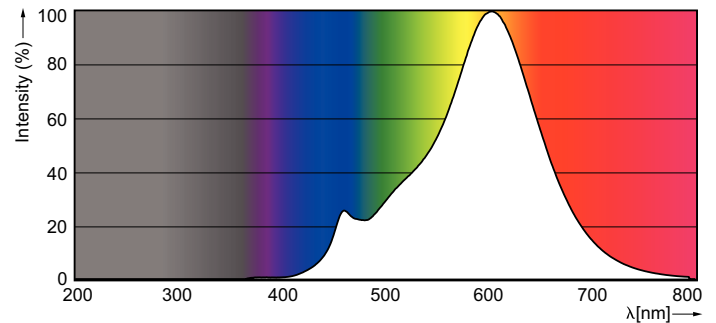

Product data

General Information	
Cap-Base	E27 [E27]
Nominal Lifetime (Nom)	15000 h
Switching Cycle	20000X
Technical Type	7.5-60W
Light Technical	
Color Code	827 [CCT of 2700K]
Luminous Flux (Nom)	806 lm
Luminous Flux (Rated) (Nom)	806 lm
Color Designation	Warm White (WW)
Correlated Color Temperature (Nom)	2700 K
Luminous Efficacy (rated) (Nom)	107 lm/W
Color Consistency	<6
Color Rendering Index (Nom)	80
LLMF At End Of Nominal Lifetime (Nom)	70 %
Operating and Electrical	
Input Frequency	50 to 60 Hz
Power (Rated) (Nom)	7.5 W

Photometric data

7.5-60 W E27 ST64 CL 2700 K

ND /827 CL