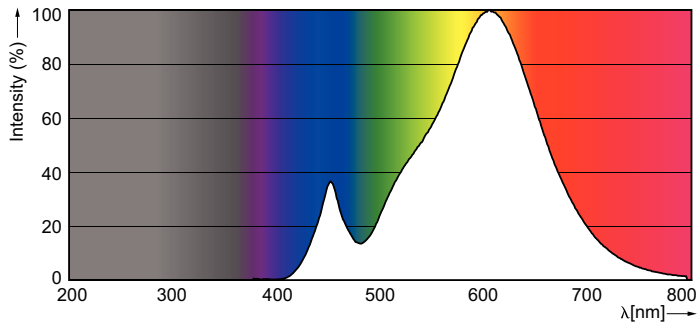

CorePro LED candles and lusters

Photometric data

SDPO_LEDLSR_0003-Spectral Power distribution