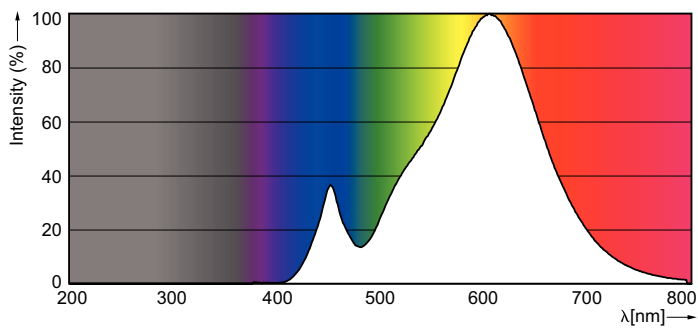

CorePro LEDlustre 40W E27 827 CL P45 ND

CorePro LEDlustre 40W E27 827 CL P45 ND

SDPO_LEDLSR_0003-Spectral Power distribution