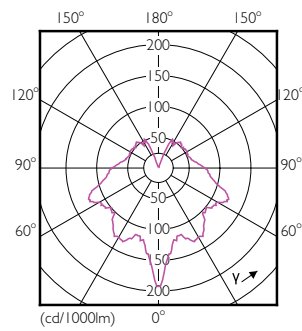

CorePro LEDcandle

Numerator - Packs per outer box	10
Material Nr. (12NC)	929001175302
Net Weight (Piece)	0.040 kg

Dimensional drawing

D

Product	D	C
Corepro Lustre ND 5.5-40W E27 827 P45 CL	45 mm	87 mm

LED ND 5.5-40W E27 827 220-240V P45 CL

Photometric data