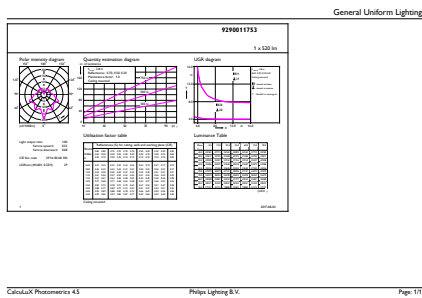

CorePro LEDcandle

Numerator - Packs per outer box	10
Material Nr. (12NC)	929001175302
Net Weight (Piece)	0.040 kg

Dimensional drawing

D

Product	D	C
Corepro Lustre ND 5.5-40W E27 827 P45 CL	45 mm	87 mm

LED ND 5.5-40W E27 827 220-240V P45 CL

Photometric data