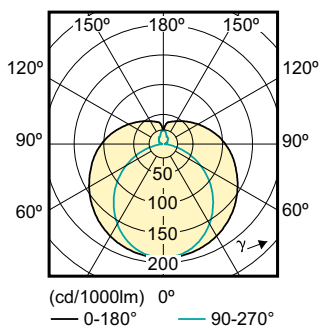

Warnings and Safety

- NOTES: The overall energy efficiency and light distribution of any installation that uses these lamps are determined by the design of the installation.

Dimensional drawing

LEDtube 600mm 8W/865 C G

Product	D1	D2	A1	A2	A3
CorePro LEDtube 600mm 8W865 C G	25.68 mm	28 mm	588.5 mm	595.5 mm	602.5 mm

Photometric data

LEDtube 600mm 8W, 1200mm 16W T8 C G

LEDtube 600mm 8W /865, 1200mm 16W /865

CorePro LEDtube EM/Mains T8