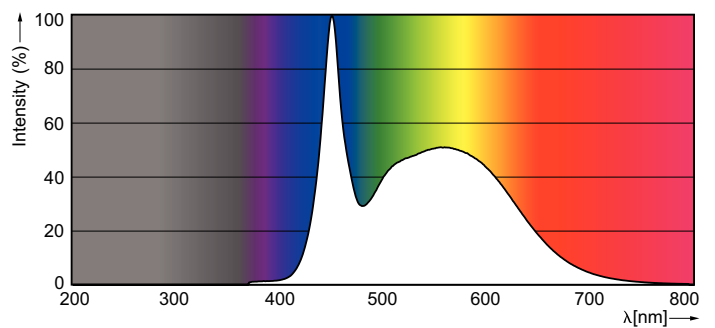

LEDtube 600mm 8W /865, 1200mm 16W /865