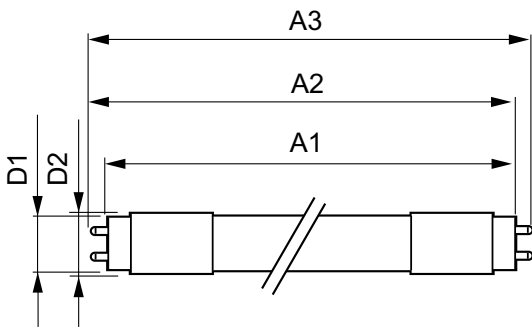

Product Data

Full product code	871869649279600
-------------------	-----------------

Order product name	CorePro LEDtube 600mm 8W865 C G
EAN/UPC - Product	8718696492796
Order code	929001173302
Numerator - Quantity Per Pack	1
Numerator - Packs per outer box	10
Material Nr. (12NC)	929001173302
Net Weight (Piece)	0.120 kg

Warnings and Safety

- NOTES: The overall energy efficiency and light distribution of any installation that uses these lamps are determined by the design of the installation.

Dimensional drawing

LEDtube 600mm 8W/865 C G

Product	D1	D2	A1	A2	A3
CorePro LEDtube 600mm 8W865 C G	25.68 mm	28 mm	588.5 mm	595.5 mm	602.5 mm

Photometric data

LEDtube 600mm 8W, 1200mm 16W T8 C G

LEDtube 600mm 8W /865, 1200mm 16W /865

CorePro LEDtube EM/Mains T8