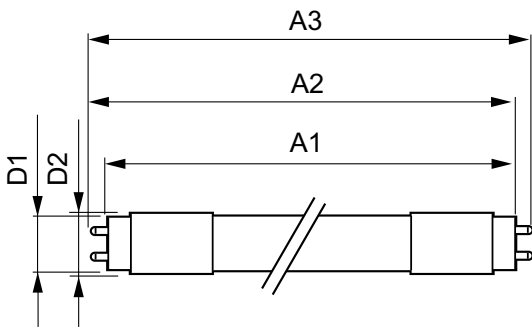

Product Data

Full product code	871869649277200
-------------------	-----------------

Order product name	CorePro LEDtube 600mm 8W840 C G
EAN/UPC - Product	8718696492772
Order code	929001173202
Numerator - Quantity Per Pack	1
Numerator - Packs per outer box	10
Material Nr. (12NC)	929001173202
Net Weight (Piece)	0.120 kg

Warnings and Safety

- NOTES: The overall energy efficiency and light distribution of any installation that uses these lamps are determined by the design of the installation.

Dimensional drawing

LEDtube 600mm 8W/840 C G

Product	D1	D2	A1	A2	A3
CorePro LEDtube 600mm 8W840 C G	25.68 mm	28 mm	588.5 mm	595.5 mm	602.5 mm

Photometric data

LEDtube 600mm 8W, 1200mm 16W T8 C G

LEDtube 600mm 8W /840, 1200mm 16W /840

CorePro LEDtube EM/Mains T8