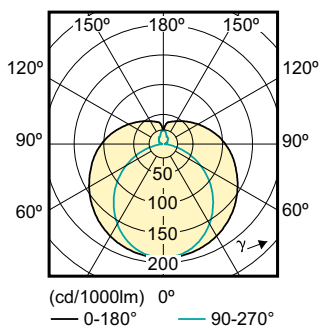

Warnings and Safety

- NOTES: The overall energy efficiency and light distribution of any installation that uses these lamps are determined by the design of the installation.

Dimensional drawing

LEDtube 600mm 8W/840 C G

Product	D1	D2	A1	A2	A3
CorePro LEDtube 600mm 8W840 C G	25.68 mm	28 mm	588.5 mm	595.5 mm	602.5 mm

Photometric data

LEDtube 600mm 8W, 1200mm 16W T8 C G

LEDtube 600mm 8W /840, 1200mm 16W /840

CorePro LEDtube EM/Mains T8