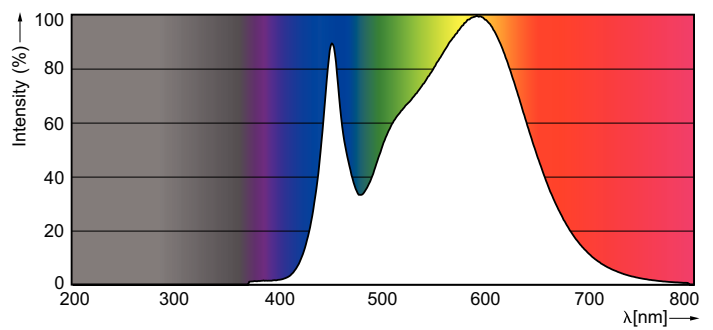

LEDtube 600mm 8W /840, 1200mm 16W /840