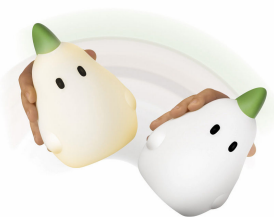

PHILIPS
myKidsRoom
Table lamp
Drago
green
LED

44512/33/16

A light world full of friends

The Philips Drago portable light is a clever LED light to guide young ones during night time. The durable, safe green body is soft and squeezable. Tilt to turn on and put on a docking station to load. BPA free and designed for kids.

Sustainable light solutions

- High quality LED light
- Warm white light

Special characteristics

- Tilt to turn on and off
- Easy to recharge

PHILIPS

Designed for your kids room

- For kids
- Soft cuddly friend
- Smooth nightlight
- Safe guidelight

Warm white light

Light can have different color temperatures, indicated in units called Kelvin (K). Lamps with a low Kelvin value produce a warm, more cosy light, while those with a higher Kelvin value produce a cool, more energising light. This Philips lamp offers warm white light for a cosy atmosphere.

Tilt to turn on and off

By tilting this Philips lamp you can switch it on and off. Surprisingly easy and funny.

Easy to recharge

To recharge, simply put this Philips lamp on the included charger base and push the button to start.