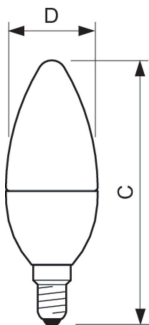

Color rendering index (CRI)	80
LLMF At End Of Nominal Lifetime (Nom)	70 %

Operating and Electrical	
Line Frequency	50 to 60 Hz
Input Frequency	50 to 60 Hz
Power Consumption	6 W
Lamp Current (Nom)	35 mA
Wattage Equivalent	40 W
Starting Time (Nom)	0.5 s
Warm-up time to 60% light	0.5 s
Power Factor (Fraction)	0.7

Dimensional drawing

Product	D	C
MAS LEDcandle DT 6-40W E14 B38 CL	38 mm	113 mm

Photometric data

Light Distribution Diagram - MAS LEDcandle DT 6-40W E14 B38 CL

Spectral Power Distribution Colour - MAS LEDcandle DT 6-40W E14 B38 CL