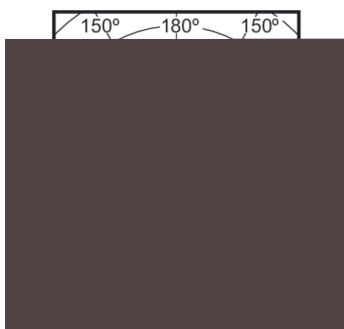

Product data

General Information	
Cap-Base	E14 [E14]
Nominal lifetime	25,000 hour(s)
Switching Cycle	50,000
Lighting Technology	LED
EU RoHS compliant	Yes

Light Technical	
Color Code	822-827 [tunable warm white]
Luminous Flux	470 lm
Color Designation	Warm White (WW)
Luminous Efficacy (rated) (Nom)	75 lm/W
Color Consistency	<6

MASTER Plastic LEDcandles & lusters

Voltage (Nom)	220-240 V
Temperature	
T-Case Maximum (Nom)	95 °C
Controls and Dimming	
Dimmable	Yes
Mechanical and Housing	
Bulb Finish	Clear
Bulb Shape	B38
Approval and Application	
Suitable For Accent Lighting	No
Energy Consumption kWh/1000 h	6 kWh

Dimensional drawing

Product	D	C
MAS LEDcandle DT 6-40W E14 B38 CL	38 mm	113 mm

Photometric data

Light Distribution Diagram - MAS LEDcandle DT 6-40W E14 B38 CL

Spectral Power Distribution Colour - MAS LEDcandle DT 6-40W E14 B38 CL