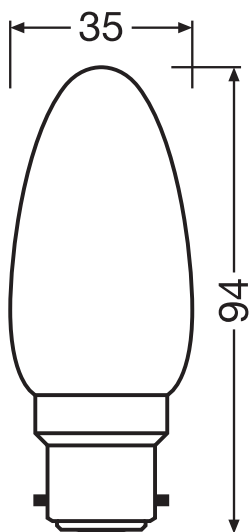

TECHNICAL DATA

Electrical data

Nominal wattage	5 W
Construction wattage	5.00 W
Nominal voltage	220...240 V
Claimed equiv. conventional lamp power	40 W
Nominal current	25 mA
Type of current	AC
Inrush current	0.07 A
Operating frequency	50...60 Hz
Mains frequency	50...60 Hz
Max. lamp no. on circuit break. 10 A (B)	100
Max. lamp no. on circuit break. 16 A (B)	150
Power factor λ	> 0.70

Photometrical data

Luminous flux	470 lm
Nominal useful luminous flux 90°	470 lm
Luminous efficacy	94 lm/W
Lumen main.fact.at end of nom.life time	0.70
Light color (designation)	Warm White
Color temperature	2700 K
Color rendering index Ra	≥80
Light color	827
Standard deviation of color matching	≤6 sdc _m
Rated LLMF at 6,000 h	0.80

Light technical data

Beam angle	300 °
Warm-up time (60 %)	< 0.50 s
Starting time	< 0.5 s

Dimensions & Weight

Overall length	94.00 mm
Diameter	35.00 mm
Maximum diameter	35 mm
Product weight	19.00 g

Temperatures & operating conditions

Light source cap-type (or other electric interface)	B22d
Correlated colour temperature type	SINGLE_VALUE
Length	94.00 mm
Height	35.00 mm
Width	35.00 mm
Displacement factor	0.5

LOGISTICAL DATA

Product code	Packaging unit (Pieces/Unit)	Dimensions (length x width x height)	Gross weight	Volume
4058075438873	Folding box 1	39 mm x 39 mm x 109 mm	33.00 g	0.17 dm ³
4058075438880	Shipping box 10	205 mm x 87 mm x 123 mm	378.00 g	2.19 dm ³