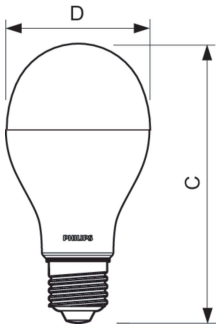

Dimensional drawing

Product	D	C
CorePro LEDbulb 11.5-75W E27 827	68 mm	132 mm

Photometric data

Light Distribution Diagram - CorePro LEDbulb 11.5-75W E27 827