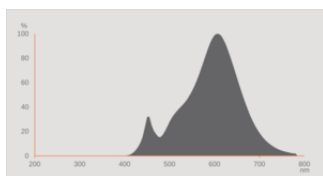

Photometrical data

Luminous flux	136 lm
Nominal useful luminous flux 90°	136 lm
Luminous efficacy	90 lm/W
Lumen main.fact.at end of nom.life time	0.70
Light color (designation)	Warm White
Color temperature	2700 K
Color rendering index Ra	≥80
Light color	827
Standard deviation of color matching	≤6 sdcm
Rated LLMF at 6,000 h	0.80