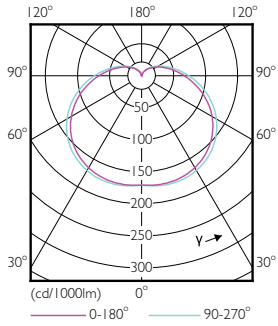

Dimensional drawing

Product	D	C
Corepro LED T25 ND 3.2-25W E14 827	25 mm	71 mm

Photometric data

Spectral Power Distribution Colour - Corepro LED T25 ND 3.2-25W E14 827

General uniform lighting - Corepro LED T25 ND 3.2-25W E14 827

CorePro Plastic LED Specialties

Photometric data

Light Distribution Diagram - Corepro LED T25 ND 3.2-25W E14 827

Lifetime

Life Expectancy Diagram - Corepro LED T25 ND 3.2-25W E14 827

Lumen Maintenance Diagram - Corepro LED T25 ND 3.2-25W E14 827