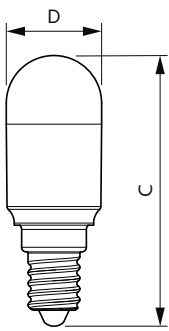

Dimensional drawing

Product	D	C
Corepro LED T25 ND 3.2-25W E14 827	25 mm	71 mm

Photometric data

Spectral Power Distribution Colour - Corepro LED T25 ND 3.2-25W E14 827

General uniform lighting - Corepro LED T25 ND 3.2-25W E14 827