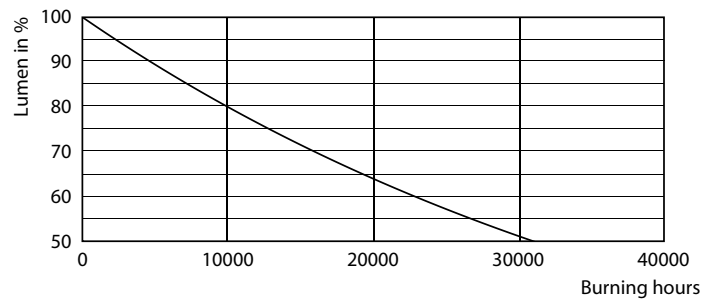

CorePro Plastic LED Specialties

Photometric data

Light Distribution Diagram - Corepro LED T25 ND 3.2-25W E14 827

Lifetime

Life Expectancy Diagram - Corepro LED T25 ND 3.2-25W E14 827

Lumen Maintenance Diagram - Corepro LED T25 ND 3.2-25W E14 827