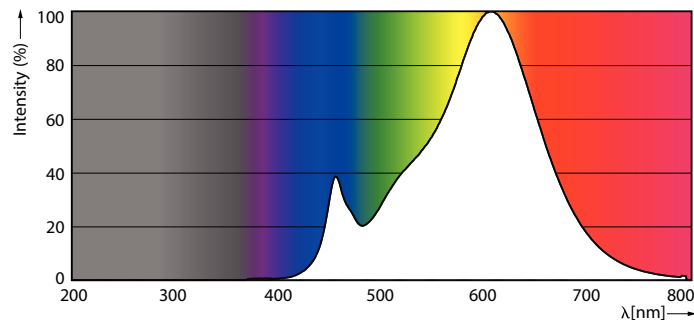

Photometric data

Spectral Power Distribution Colour - Corepro LED T25 ND 3.2-25W E14 827