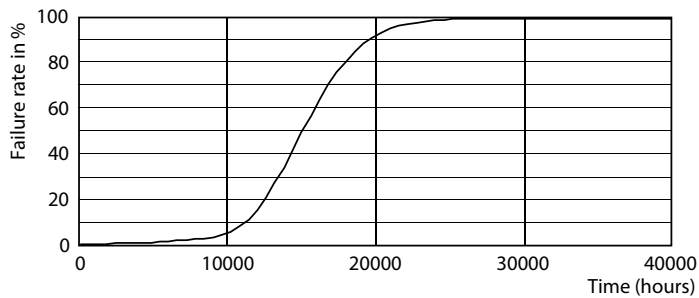

Lifetime

Life Expectancy Diagram - Corepro LED T25 ND 3.2-25W E14 827