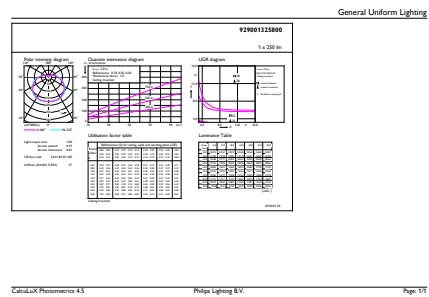

Dimensional drawing

Product	D	C
Corepro LED T25 ND 3.2-25W E14 827	25 mm	71 mm

Photometric data

Spectral Power Distribution Colour - Corepro LED T25 ND 3.2-25W E14 827

General uniform lighting - Corepro LED T25 ND 3.2-25W E14 827