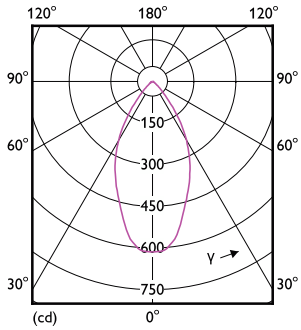

MASTER LED-spot ExpertColor LV

Fotometriske data

Light Distribution Diagram - MAS LED ExpertColor 6.7-35W MR16 930 60D