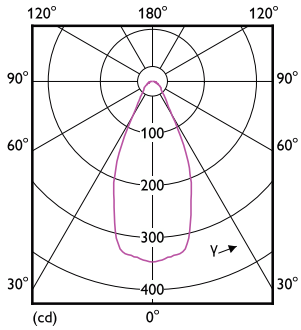

Målskitse

Product	D	C
MAS ExpertColor 14.8-75W 930 AR111 45D	111 mm	61 mm

Fotometriske data

Spectral Power Distribution Colour - MAS ExpertColor 14.8-75W 930 AR111 45D

Accent Lighting Spots - MAS ExpertColor 14.8-75W 930 AR111 45D

MASTER LED-spot ExpertColor AR111

Fotometriske data

Light Distribution Diagram - MAS ExpertColor 14.8-75W 930 AR111 45D

Levetid

Life Expectancy Diagram

Lumen Maintenance Diagram - MAS ExpertColor 14.8-75W 930 AR111 45D