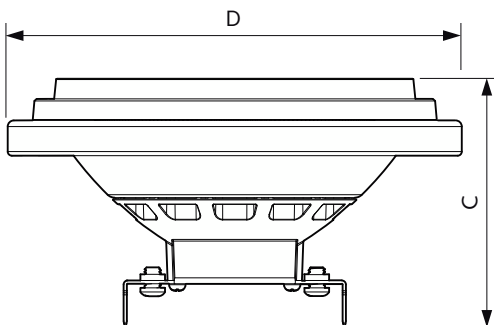

Målskitse

Product	D	C
MAS ExpertColor 14.8-75W 930 AR111 45D	111 mm	61 mm

Fotometriske data

Spectral Power Distribution Colour - MAS ExpertColor 14.8-75W 930 AR111 45D

Accent Lighting Spots - MAS ExpertColor 14.8-75W 930 AR111 45D