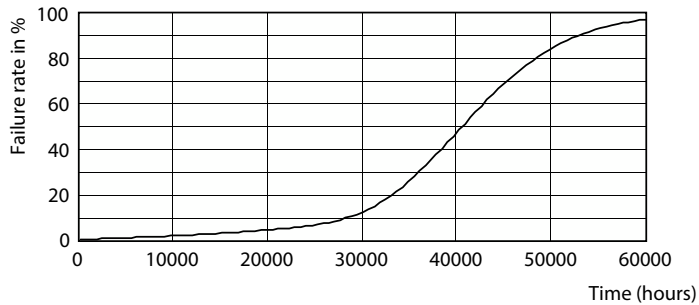

Levetid

Life Expectancy Diagram