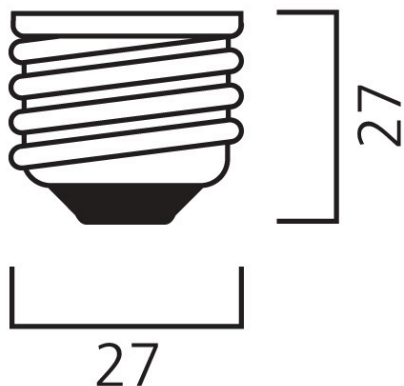

TOLEDO RADIANCE WH DIM 1000LM 827 E27 SL

Item No: 0029003

SYLVANIA

- Stylish and innovative solution
- Fluid design – easily blend with the ambience and change the look and feel of the room
- Uniform light distribution with an element of direct/indirect lighting
- Dimmable functionality to set the desired light level
- Low glare - suitable for low height installation
- Construction: white housing, textured circular reflector and matt diffuser ring
- E27 lamp base, easy-to-install
- 25,000 hours average rated life
- Lumen output: 1000lm
- High lumen efficacy - up to 101 lm/W
- Product dimensions (WxL) : 192mm x 118mm
- 3 years warranty
- Environment-friendly – no mercury and lower CO2 emissions
- CRI 80

Technical Assets

Dimensions (mm)

E27

Photometrics

TOLEDO RADIANCE WH DIM 1000LM 827 E27 SL

Item No: 0029003

SYLVANIA

General data

| | |
|---|---|
| Product name | TOLEDO RADIANCE WH DIM 1000LM 827 E27 SL |
| Technology | LED |
| Watt (Rated) (W) | 10.5 |
| Cap/Base | E27 |
| Fixture rating | Open |
| General application | Office, Hospitality, Retail, Logistics & Industry, Education, Residential & Consumer, Museums & Galleries |
| Performance ambient temperature Tq (°C) | 25 |
| ETIM Class | EC001959 |
| E-number FI | 4740626 |
| E-number SE | 8293673 |
| Warranty | 3 years |

Packaging

| | |
|---------------------------------------|----------------|
| Product EAN number | 5410288290034 |
| Packaging single length / height (cm) | 21.0 |
| Packaging single width (cm) | 13.5 |
| Packaging single depth (cm) | 21.5 |
| DUN14 (inner) | 15410288290031 |
| Units per outer package | 2 |
| Packaging outer length / height (cm) | 28.5 |
| Packaging outer width (cm) | 22.0 |
| Packaging outer depth (cm) | 23.0 |