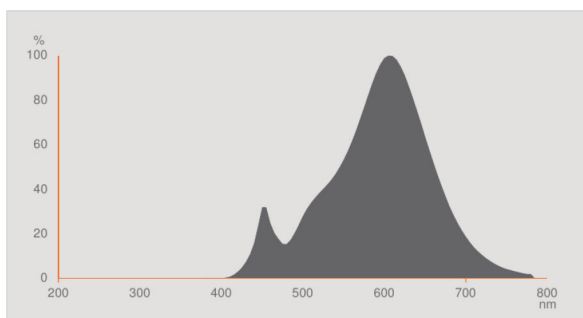

Energy efficiency class	A
Energy consumption	4 kWh/1000h

Country-specific categorizations

Order reference	LPPAR16D3536 3,

Light Distribution

Spectral power distribution

LOGISTICAL DATA

Product code	Packaging unit (Pieces/Unit)	Dimensions (length x width x height)	Gross weight	Volume
4058075259997	Folding carton box 1	49 mm x 49 mm x 62 mm	44.00 g	0.15 dm³
4058075260009	Shipping carton box 10	255 mm x 107 mm x 72 mm	490.00 g	1.96 dm³

The mentioned product code describes the smallest quantity unit which can be ordered. One shipping unit can contain one or more single products. When placing an order, for the quantity please enter single or multiples of a shipping unit.

REFERENCES / LINKS

For dimming conformity see

- www.ledvance.com/dim

For further products and actual information concerning LED lamps see

- www.ledvance.com/ledlamps