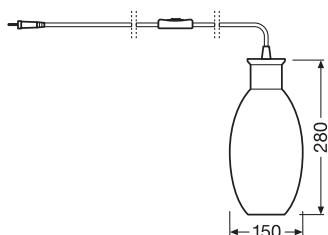

TECHNICAL DATA

Electrical data

Nominal voltage	220...240 V
Mains frequency	50...60 Hz
Protection class	II
Operating mode	Mains voltage

Dimensions & Weight

Diameter	150 mm
Width	150.00 mm
Height	280.00 mm
Product weight	860.00 g
Cable length	1550 mm

Materials & Colors

Product color	Green
Housing color	Green
Body material	Glass
Cover material	Glass
Mercury content	0.0 mg

Application & Mounting

Ambient temperature range	-20...+40 °C
Temperature range at storage	-25...+70 °C
Type of connection	Plug type C (EU)
Type of protection	IP20
Dimmable	No