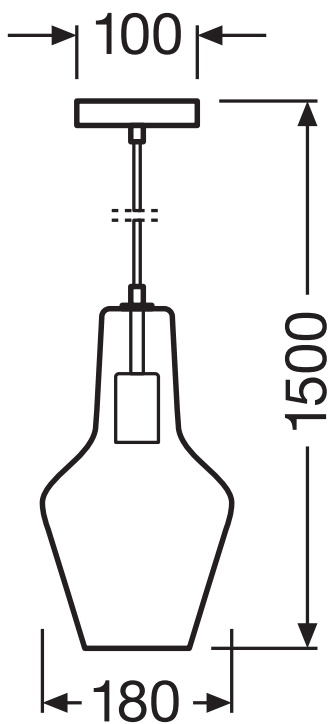

TECHNICAL DATA

Electrical data

Nominal voltage	220...240 V
Mains frequency	50...60 Hz
Protection class	I
Operating mode	Mains voltage

Dimensions & Weight

Diameter	180,0 mm
Length	180.00 mm
Width	100.00 mm
Height	1500.00 mm
Product weight	1250.00 g

Materials & Colors

Product color	Black/Gray
Housing color	Black/Gray

Body material	Plastic METAL
Cover material	Glass
Mercury content	0.0 mg

Application & Mounting

Ambient temperature range	-20...+40 °C
Temperature range at storage	-25...+70 °C
Type of connection	Screw terminal
Type of protection	IP20
Dimmable	No
Mounting type	Surface
Mounting location	Ceiling
Application environment	Indoor
With light source	No
Holder designation	E27

- No light sources included
- Complete mounting and connecting accessories included

DOWNLOAD DATA

Documents and certificates	
	User instruction
	Declarations Of Conformity CE

LOGISTICAL DATA

Product code	Packaging unit (Pieces/Unit)	Dimensions (length x width x height)	Gross weight	Volume
4058075217164	Folding box 1	253 mm x 253 mm x 438 mm	1560.00 g	28.04 dm ³
4058075217171	Shipping box 6	775 mm x 520 mm x 450 mm	10880.00 g	181.35 dm ³