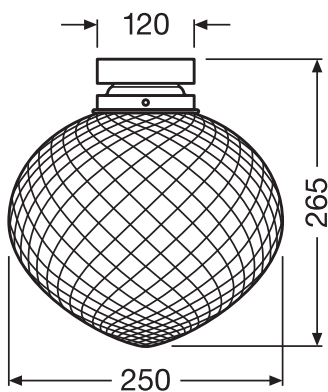

TECHNICAL DATA

Electrical data

Nominal voltage	220...240 V
Mains frequency	50...60 Hz
Protection class	I
Operating mode	Mains voltage

Dimensions & Weight

Diameter	250,0 mm
Length	250.00 mm
Width	120.00 mm
Height	265.00 mm
Product weight	1650.00 g

Materials & Colors

Product color	Black/Gray
Housing color	Black/Gray
Body material	Plastic METAL
Cover material	Glass
Mercury content	0.0 mg

Application & Mounting

Ambient temperature range	-20...+40 °C
Temperature range at storage	-25...+70 °C

DOWNLOAD DATA

Documents and certificates

User instruction

Declarations Of Conformity CE

LOGISTICAL DATA

Product code	Packaging unit (Pieces/Unit)	Dimensions (length x width x height)	Gross weight	Volume
4058075217126	Folding box 1	358 mm x 358 mm x 358 mm	2108.00 g	45.88 dm ³
4058075217133	Shipping box 2	730 mm x 370 mm x 370 mm	5068.00 g	99.94 dm ³