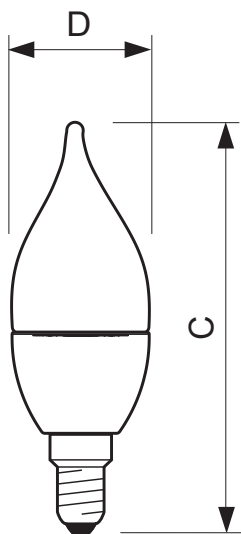

Product data

• General Characteristics

Cap-Base	E14
Bulb	BA35
Bulb Finish	Clear
Rated Lifetime (hours)	20000 hr
Rated Lifetime (years)	10 an

• Light Technical Characteristics

Color Code	WW
Color Designation (text)	Warm White
Correlated Color Temperature	2700 K
Color rendering index	80
Color Temperature	2700 K [CCT 2700K]
Rated Luminous Flux	250 Lm

Energy Efficiency Label (EEL)	A
-------------------------------	---

• Measuring Conditions

Switching cycle	50000x
-----------------	--------

• Product Dimensions

Overall Length C	106.5 mm
Diameter D	35.5 mm

• Product Data

Order code	929000225502
Full product code	929000225502
Full product name	MASTER LEDcandle D 4-25W E14 WW BA35 CL
Order product name	MAS LEDcandle D 4-25W E14 WW BA35 CL
Pieces per pack	1
Packing configuration	10
Packs per outerbox	10
Bar code on pack - EAN1	8718291210634
Bar code on outerbox - EAN3	8718291210641
Logistic code(s) - 12NC	929000225502
Net weight per piece	0.040 kg

PHILIPS

sense and simplicity

Dimensional drawing

MASTER LEDcandle D 4-25W E14 WW BA35 CL

Product	C (Norm)	D (Norm)
LED 4-25W E14 WW BA35 CL	106.5	35.5

E14

© 2013 Koninklijke Philips Electronics N.V.
All rights reserved.