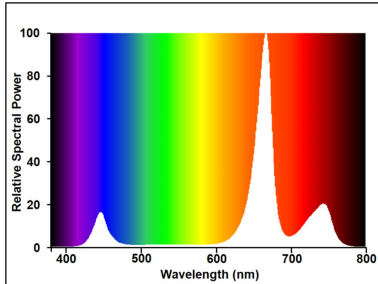

Gro-Lux® LED E27 GRO-LUX LED E27 FLOWERING 0020966