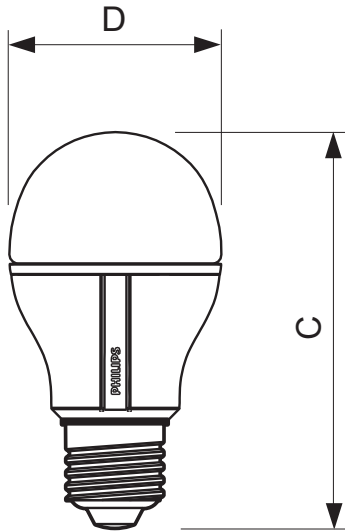

Product data

• General Characteristics

Cap-Base	ES
Bulb	A60 [A 60mm]
Bulb Finish	- [-]
Rated Lifetime	25000 hr
Nominal Lifetime hours	25000 hr

• Light Technical Characteristics

Colour Code	WW
Colour Designation	Warm White
Correlated Colour Temperature	2700 K
Luminous Flux	470 Lm
Colour rendering index	80
Luminous Efficacy Lamp	58.75 Lm/W
Colour Temperature	2700 K [CCT 2700K]
Rated Luminous Flux	470 Lm
LLMF - end nominal lifetime	70 %
Colour consistency	6 steps

• Measuring Conditions

Switching cycle	50000X
-----------------	--------

• Product Dimensions

Overall Length C	105.4 mm
Diameter D	56.7 mm

• Product Data

Order code	192008 00
Full product code	871829119200800
Full product name	MASTER LEDbulb DimTone 8-40W E27 827
Order product name	MAS LEDbulb DimTone 8-40W E27 827
Pieces per pack	1
Packing configuration	6
Packs per outerbox	6
Bar code on pack - EAN1	8718291192008

PHILIPS

MASTER LEDlamps DimTone

Bar code on
outerbox - EAN3
Logistic code(s) -
12NC

8718291192015

929000215102

Net weight per piece 0.138 kg

Dimensional drawing

E27

MASTER LEDbulb DimTone 8-40W E27 827

Product	C (Norm)	D (Norm)
LED DimTone 8-40W E27 WW	105.4	56.7

© 2014 Koninklijke Philips N.V. (Royal Philips)
All rights reserved.

Specifications are subject to change without notice. Trademarks are the property of Koninklijke Philips N.V. (Royal Philips) or their respective owners.