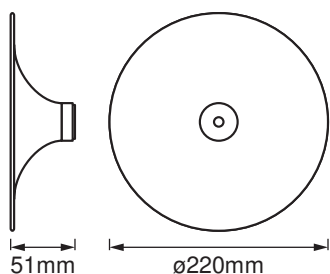

TECHNICAL DATA

Electrical data

Nominal voltage	220...240 V
Mains frequency	50...60 Hz
Protection class	II

Dimensions & Weight

Diameter	220.00 mm
Height	51.00 mm
Product weight	200.00 g

Materials & Colors

Product color	White
Housing color	White
Body material	Aluminum
Mercury content	0.0 mg

Application & Mounting

Ambient temperature range	-20...+40 °C
Type of connection	Terminal, 2-Pole (L, N)
Type of protection	IP20
Dimmable	No
Mounting type	Surface
Mounting location	Ceiling / Wall
Application environment	Indoor
Holder designation	E27

DOWNLOAD DATA

DOWNLOAD DATA	
	Tender documents
	Declarations of conformity

LOGISTICAL DATA

Product code	Packaging unit (Pieces/Unit)	Dimensions (length x width x height)	Gross weight	Volume
4058075168756	Folding box 1	243 mm x 403 mm x 61 mm	395.00 g	5.97 dm ³
4058075168763	Shipping box 4	415 mm x 255 mm x 253 mm	2713.00 g	26.77 dm ³