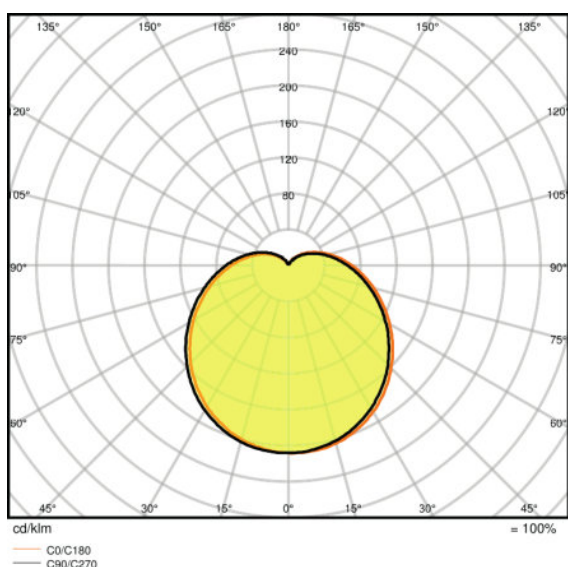

Product remark	All technical parameters apply to the entire lamp/Due to the complex production process for light-emitting diodes, the typical values shown for the technical LED parameters are purely statistical values that do not necessarily match the actual technical parameters of each individual product, which can vary from the typical value

Capabilities

Dimmable	No

Certificates & standards

Energy efficiency class	A+

Country-specific categorizations

Order reference	LEDPCLA60FA 8,5

Light Distribution

LDC typ polar

LOGISTICAL DATA

Product code	Packaging unit (Pieces/Unit)	Dimensions (length x width x height)	Gross weight	Volume
4058075125865	Folding carton box 1	60 mm x 60 mm x 111 mm	168.00 g	0.40 dm³
4058075125872	Shipping carton box 10	315 mm x 131 mm x 126 mm	1133.00 g	5.20 dm³