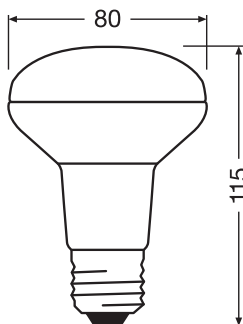

### Photometrical data

Luminous intensity	630 cd
Luminous flux	345 lm
Nominal useful luminous flux 90°	345 lm
Luminous efficacy	58 lm/W
Lumen main.fact.at end of nom.life time	0.70
Light color (designation)	Warm White
Color temperature	2700 K
Color rendering index Ra	≥90
Light color	927
Standard deviation of color matching	≤6 sdcn
Rated peak intensity	630 cd
Rated LLMF at 6,000 h	0.80

### Light technical data

Beam angle	36 °
Warm-up time (60 %)	< 0.50 s
Starting time	< 0.5 s
Rated beam angle (half peak value)	36.00 °

### Dimensions & Weight

Overall length	113.00 mm
Diameter	80.00 mm
Maximum diameter	80 mm
Product weight	188.00 g