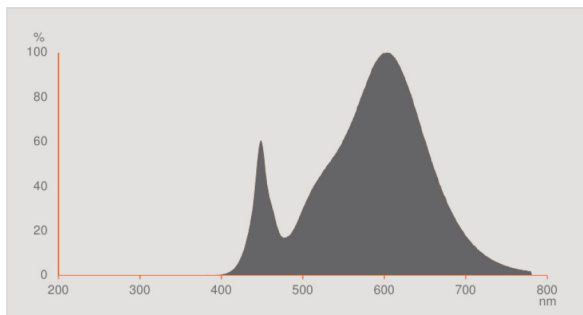

LDC typ cone

Spectral power distribution

LOGISTICAL DATA

Product code	Packaging unit (Pieces/Unit)	Dimensions (length x width x height)	Gross weight	Volume
4058075095526	Folding carton box 1	49 mm x 49 mm x 62 mm	63.00 g	0.15 dm³
4058075095533	Shipping carton box 10	255 mm x 107 mm x 72 mm	690.00 g	1.96 dm³

The mentioned product code describes the smallest quantity unit which can be ordered. One shipping unit can contain one or more single products. When placing an order, for the quantity please enter single or multiples of a shipping unit.

REFERENCES / LINKS

For dimming conformity see

- www.ledvance.com/dim

For further products and actual information concerning LED lamps see

- www.ledvance.com/ledlamps

For Guarantee see

- www.ledvance.com/guarantee

DISCLAIMER

Subject to change without notice. Errors and omission excepted. Always make sure to use the most recent release.