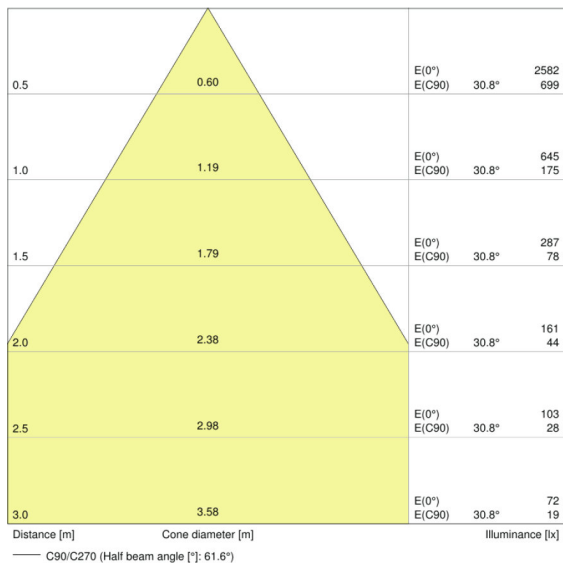

Energy consumption

8 kWh/1000h

Country-specific categorizations

Order reference

LPPAR16D8060 8W

Light Distribution

LDC typ polar