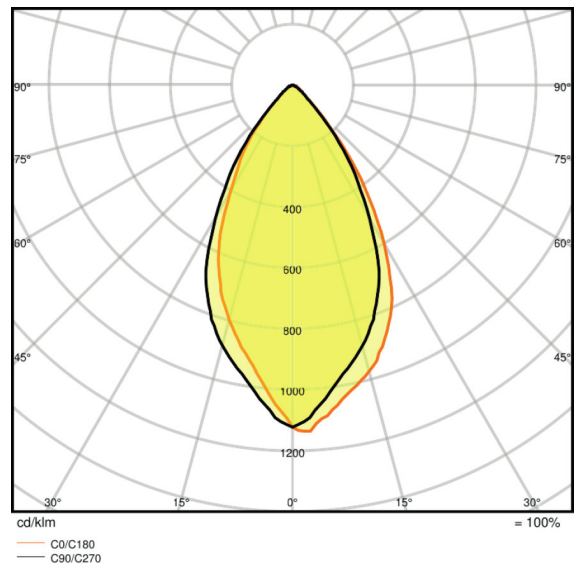

Energy consumption

8 kWh/1000h

Country-specific categorizations

Order reference

LPPAR16D8060 8W

Light Distribution

LDC typ polar