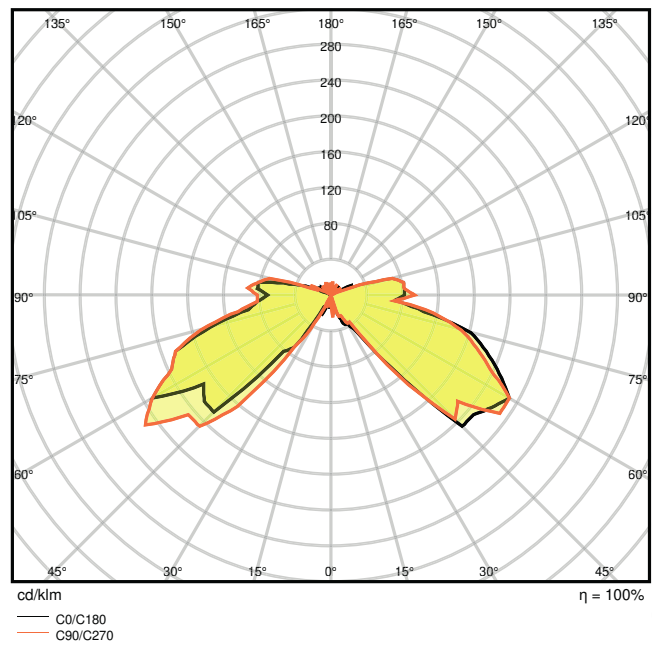

TECHNICAL DATA

Electrical data

Nominal wattage	6.00 W
Nominal voltage	220...240 V
Mains frequency	50...60 Hz
Nominal current	60 mA
Max. number of luminaires per miniature circuit breaker B16	38
Max. number of luminaires per miniature circuit breaker C10	54
Max. number of luminaires per miniature circuit breaker C16	34
Power factor λ	> 0.5
Protection class	II
Operating mode	Mains voltage

Photometrical data

Luminous flux	360 lm
Luminous efficacy	60 lm/W
Color temperature	3000 K
Light color (designation)	Warm White
Color rendering index Ra	≥ 80
Standard deviation of color matching	< 6 sdc _m
Photobiological safety group acc. to EN62778	RG0
Photobiological safety group acc. to EN62471	RG0
Beam angle	160 °

Distance [m]	Cone diameter [m]	Illuminance [lx]
0.5	4.55 5.73	E(0°) 3 E(C90) 2 E(C0) 1
1.0	9.10 11.46	E(0°) 1 E(C90) 0 E(C0) 0
1.5	13.64 17.19	E(0°) 0 E(C90) 0 E(C0) 0
2.0	18.19 22.92	E(0°) 0 E(C90) 0 E(C0) 0
2.5	22.74 28.65	E(0°) 0 E(C90) 0 E(C0) 0
3.0	27.29 34.38	E(0°) 0 E(C90) 0 E(C0) 0

— C0/C180 (Half beam angle [°]: 160.2°)
— C90/C270 (Half beam angle [°]: 155.2°)

O Facade Pole 6W3000K SST IP44

4058075075092 O Facade Pole 6W3000K SST IP44

Dimensions & Weight

Length	138.00 mm
Width	102.00 mm
Height	135.00 mm
Product weight	470.00 g