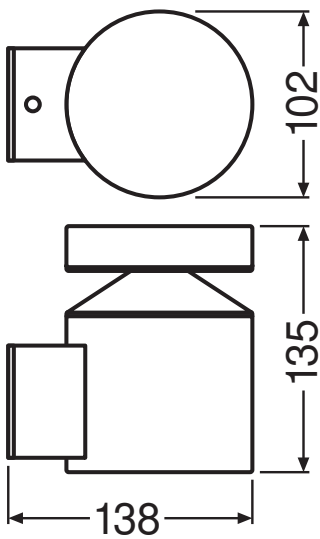

Photometrical data

Luminous flux	360 lm
Luminous efficacy	60 lm/W
Color temperature	3000 K
Light color (designation)	Warm White
Color rendering index Ra	≥ 80
Standard deviation of color matching	< 6 sdc _m
Photobiological safety group acc. to EN62778	RG0
Photobiological safety group acc. to EN62471	RG0
Beam angle	160 °

Distance [m]	Cone diameter [m]	Illuminance [lx]
0.5	4.55 5.73	E(0°) 3 E(C90) 2 E(C0) 1
1.0	9.10 11.46	E(0°) 1 E(C90) 0 E(C0) 0
1.5	13.64 17.19	E(0°) 0 E(C90) 0 E(C0) 0
2.0	18.19 22.92	E(0°) 0 E(C90) 0 E(C0) 0
2.5	22.74 28.65	E(0°) 0 E(C90) 0 E(C0) 0
3.0	27.29 34.38	E(0°) 0 E(C90) 0 E(C0) 0

— C0/C180 (Half beam angle [°]: 160.2°)
— C90/C270 (Half beam angle [°]: 155.2°)

O Facade Pole 6W3000K SST IP44

4058075075092 O Facade Pole 6W3000K SST IP44

Dimensions & Weight

Length	138.00 mm
Width	102.00 mm
Height	135.00 mm
Product weight	470.00 g

LOGISTICAL DATA

Product code	Packaging unit (Pieces/Unit)	Dimensions (length x width x height)	Gross weight	Volume
4058075075092	Folding box 1	124 mm x 154 mm x 166 mm	510.00 g	3.17 dm ³
4058075075108	Shipping box 6	380 mm x 175 mm x 320 mm	3291.00 g	21.28 dm ³