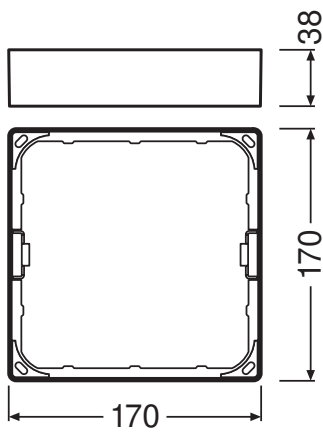

### Dimensions & Weight

Length	170.0 mm
Width	170,0 mm
Height	38 mm
Product weight	68.00 g