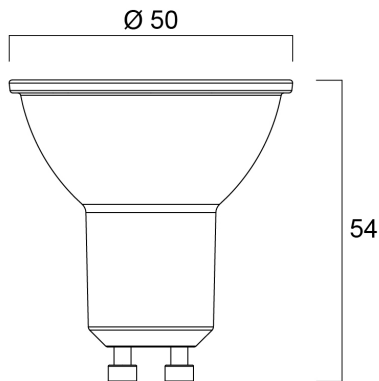

# REFLED ES50 V4 345LM 865 36° 15K SL10

Item No: 0027317

**SYLVANIA**

- Compact, energy efficient and exceptional value for money product.
- Same shape and size as halogen GU10 lamp
- Compact Cluster SMD technology enabling high efficiency with halogen look
- Reduced visible heat sink from the front
- Available in 36 degree
- High lumen efficacy
- 15,000 hours average rated life
- 3 years warranty

### Dimensions (mm)

## Physical data

Nominal Product Length (mm)	54
Nominal Product Diameter (mm)	50
Weight (kg)	0.23

## Packaging

Product EAN number	5410288273174
Packaging single length / height (cm)	20.4
Packaging single width (cm)	9.4
Packaging single depth (cm)	6.2
DUN14 (inner)	15410288273171
Units per outer package	240
Packaging outer length / height (cm)	105.5
Packaging outer width (cm)	40.5
Packaging outer depth (cm)	81.0