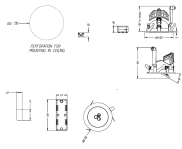

Residential Collection

Sculptor

Sculptor recessed white 1x6W SELV

Sculptor - recessed LED - white - 1 pc - 7.5 W - SELV V

Product data

General Information	
Number of light sources	1 pc
Protection class IEC	Safety class III
Family name	Sculptor
Product type	recessed LED
Lamp type	LEDPP
Operating and Electrical	
Maximum lamp power	7.5 W
Input Voltage	SELV V
Mechanical and Housing	
Color	white
Approval and Application	
Ingress protection code	IP23 [Finger-protected, rain/spray-proof]

Product Data	
Full product code	579623116
Order product name	Sculptor recessed white 1x6W SELV
EAN/UPC - Product	8717943002351
Order code	915002182901
Numerator - Quantity Per Pack	1
Numerator - Packs per outer box	16
Material Nr. (12NC)	915002182901
Net Weight (Piece)	0.630 kg

Sculptor

Dimensional drawing

Residential Collection spot