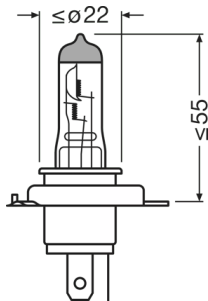

Electrical Data

Power input	75 / 68 W ¹⁾
Nominal voltage	12.0 V
Nominal wattage	60/55 W
Test voltage	13.2 V

¹⁾ Maximum

Photometric Data

Nominal luminous flux	1650/1000 lm
Luminous flux tolerance	±15 % / ±15 %

Physical Attributes & Dimensions

Diameter	16.5 mm
Product weight	22.60 g
Length	82.0 mm
Lamp base	P43t

Lifetime Data

Lifespan B3	250 / 400 hr ¹⁾
Lifespan Tc	500 / 900 hr ¹⁾

¹⁾ Filament 1 / Filament 2

Product datasheet