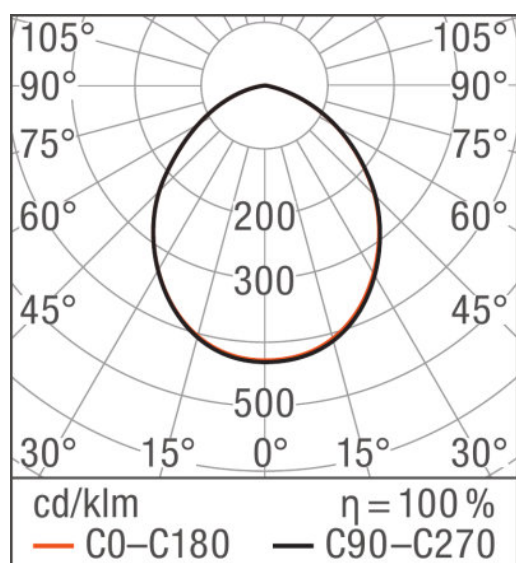

Product datasheet

Ambient temperature range	-20...45 °C

Lifespan

Lifespan	30000 h

Capabilities

Dimmable	No
Type of connection	Terminal, 2-pin

Certificates & standards

Protection class	II
Type of protection	IP20
Standards	CE/CB/TÜV SÜD/EAC/ROHS
Energy efficiency class	A

Light Distribution

LDC typ polar

Equipment / Accessories

– Recommended DALI driver OTi DALI 15/220...240/1A0 LT2 (4052899324879)

Logistical Data