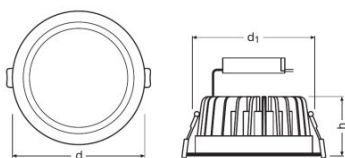

### Dimensions & weight

Diameter	160.0 mm
Height	59.5 mm