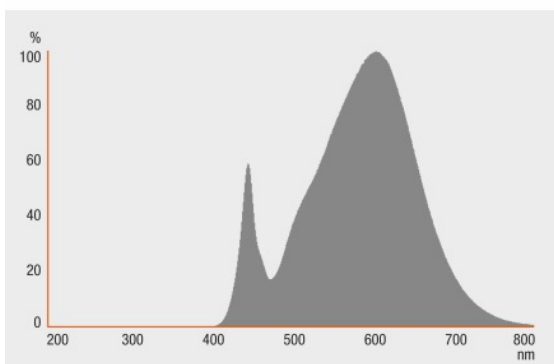

Product datasheet

Light Distribution

Spectral power distribution

Others graphics

Logistical Data

Product code	Product description	Packaging unit (Pieces/Unit)	Dimensions (length x width x height)	Volume	Gross weight
4052899900905	LED SUPERSTAR CLASSIC P 40 DIM 6 W/827 E14 CS	Shipping carton box 6	274 mm x 72 mm x 133 mm	2.62 dm³	522.00 g

---