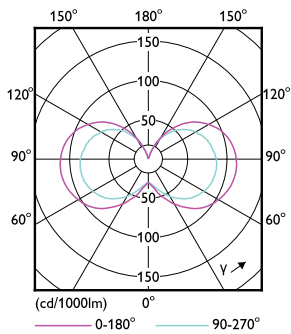

Photometric data

LED Bulb DT9-60W E27 CRI90 A60 CL