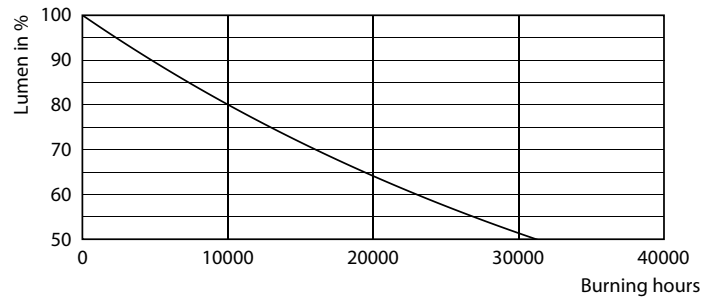

Product data

General Information	
Cap base	E14 [E14]
EU RoHS compliant	Yes
Nominal lifetime (nom.)	15000 h
Switching cycle	20,000X
Technical type	6-40W
Light Technical	
Colour Code	927-922 [CCT of 2,700 K-2,200 K]
Luminous flux (nom.)	470 lm
Colour designation	Warm Glow (WG)
Correlated Colour Temperature (Nom)	- K
Luminous efficacy (rated) (nom.)	78.00 lm/W
Colour consistency	<6
Colour rendering index (nom.)	90
LLMF at end of nominal lifetime (nom.)	70 %
Operating and Electrical	
Input frequency	50 to 60 Hz
Power (Rated) (Nom)	6 W

Lamp current (nom.)	40 mA
Wattage equivalent	40 W
Starting time (nom.)	0.5 s
Warm-up time to 60% light (nom.)	0.5 s
Power factor (nom.)	0.69
Voltage (Nom)	220-240 V
Temperature	
T-Case maximum (nom.)	55 °C
Controls and Dimming	
Dimmable	Yes
Mechanical and Housing	
Lamp Finish	Clear
Bulb shape	BA35
Approval and Application	
Energy consumption kWh/1,000 hours	6 kWh

Photometric data

LED Bulb DT9-60W E27 CRI90 A60 CL

LED Candle DT6-40W E14 CRI90 BA35 CL

LED Bulb DT9-60W E27 CRI90 ST64 CL

Classic filament LED candles and lustres

Lifetime

LEDBulb DT9-60W E27 CRI90 A60 CL

LEDBulb DT9-60W E27 CRI90 A60 CL-LMP