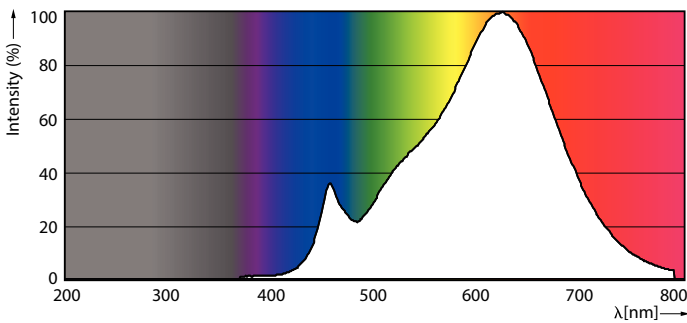

LED Bulb DT9-60W E27 CRI90 ST64 CL