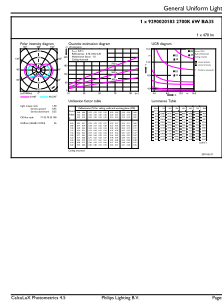

LED Candle DT6-40W E14 CRI90 BA35 CL