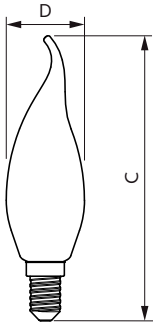

Classic filament LED candles and lustres

Product Data

Full product code	871869964634900
Order product name	Classic LEDCandle DT6-40W E14 CRI90 BA35 CL
EAN/UPC – product	8718699646349
Order code	64634900

SAP numerator – quantity per pack	1
Numerator – packs per outer box	10
SAP material	929002018302
SAP net weight (piece)	0.084 kg

Dimensional drawing

Candle BA35 40W 470lm 2700-2200K E14

Product	D	C
Classic LEDCandle DT6-40W E14 CRI90 BA35 CL	35 mm	131 mm