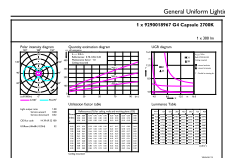

LEDcapsule CorePro 2.5-28W G4 Capsule Frosted 827 ND