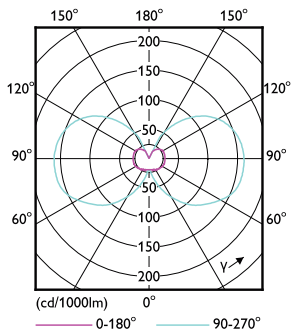

LEDcapsule CorePro 2.5-28W G4 Capsule Frosted 827 ND