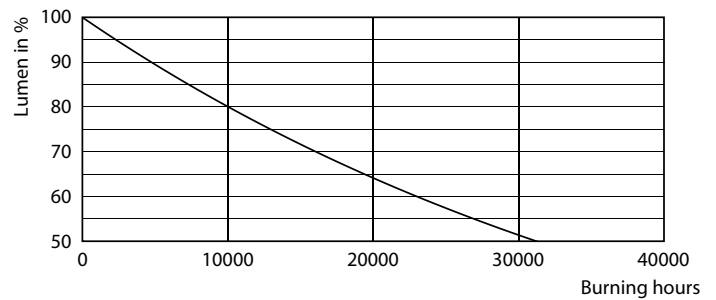

Lumen Maintenance Diagram - LED giant 25W E27 G200 4000K smoky D