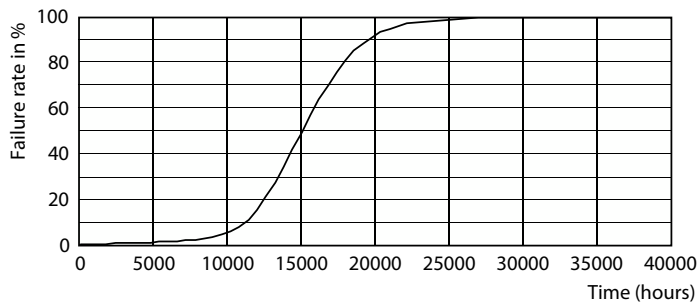

Levetid

Life Expectancy Diagram - LED giant 25W E27 G200 4000K smoky D