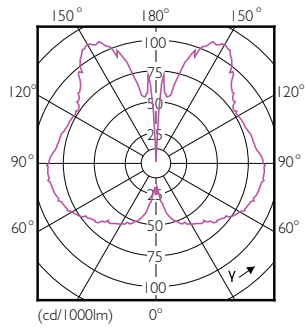

Målskitse

| Product | D | C |
|--------------------------------------|--------|--------|
| LED giant 25W E27 G200 4000K smoky D | 200 mm | 286 mm |

Fotometriske data

CarteLof Photometrics 4.5 Philips Lighting B.V. Page: 1/7

Spectral Power Distribution Colour - LED giant 25W E27 G200 4000K smoky D

General uniform lighting - LED giant 25W E27 G200 4000K smoky D

MASTER Value dekorative LED-pærer

Fotometriske data

Light Distribution Diagram - LED giant 25W E27 G200 4000K smoky D