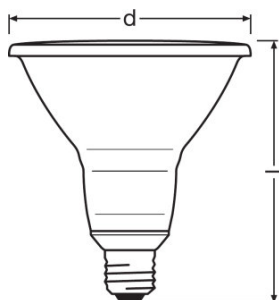

Photometrical data

Luminous intensity	2400 cd
Nominal luminous flux	1035 lm
Rated luminous flux	1035 lm
Rated color temperature	2700 K
Color rendering index Ra	≥ 80
Lumen main.fact.at end of nom.life time	0.70
Light color (designation)	Warm White
Standard deviation of color matching	≤ 6 sdcn
Nominal useful luminous flux 90°	1035 lm
Rated useful luminous flux 90°	1035 lm
Rated peak intensity	2400 cd

— Light technical data

Beam angle	30 °
Warm-up time (60 %)	< 0.50 s
Starting time	< 0.5 s
Nominal beam angle	30 °
Rated beam angle (half peak value)	30.00 °

Dimensions & weight

Overall length	133.0 mm
Diameter	122.0 mm
Outer bulb	PAR121
Length	133.0 mm
Maximum diameter	122.0 mm