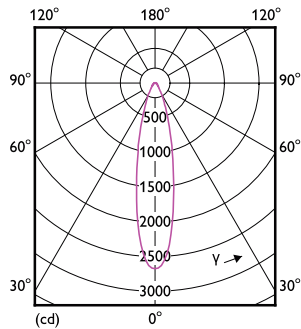

Målskitse

Product	D	C
MAS LEDspot CLA D 9.5-75W 840 PAR30S 25D	96 mm	88 mm

Fotometriske data

Spectral Power Distribution Colour - MAS LEDspot CLA D 9.5-75W 840 PAR30S 25D

Light Distribution Diagram - MAS LEDspot CLA D 9.5-75W 840 PAR30S 25D

MASTER LEDspot PAR

Fotometriske data

Accent Lighting Spots - MAS LEDspot CLA D 9.5-75W 840 PAR30S 25D

Levetid

Life Expectancy Diagram - MAS LEDspot CLA D 9.5-75W 840 PAR30S 25D

Lumen Maintenance Diagram - MAS LEDspot CLA D 9.5-75W 840 PAR30S 25D