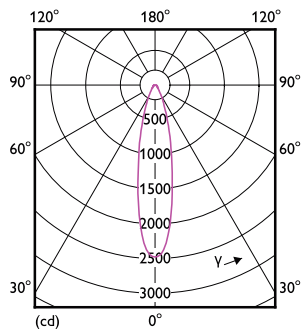

## Målskitse

Product	D	C
MAS LEDspot CLA D 9.5-75W 830 PAR30S 25D	96 mm	88 mm

## Fotometriske data

Spectral Power Distribution Colour - MAS LEDspot CLA D 9.5-75W 830 PAR30S 25D

Light Distribution Diagram - MAS LEDspot CLA D 9.5-75W 830 PAR30S 25D