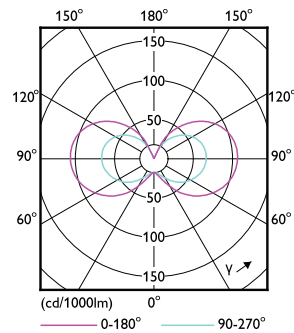

Målskitse

Product	D	C
CorePro LEDcapsuleLV 1.8-20W GY6.35 827	13 mm	35 mm

Fotometriske data

General uniform lighting - CorePro LEDcapsuleLV 1.8-20W GY6.35 827

Light Distribution Diagram - CorePro LEDcapsuleLV 1.8-20W GY6.35 827