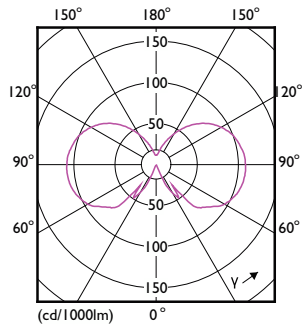

LED-lyskilder med klassisk glødetråd

Fotometriske data

Light Distribution Diagram - CLA LEDBulb ND 7-60W E27 WW G93 CL