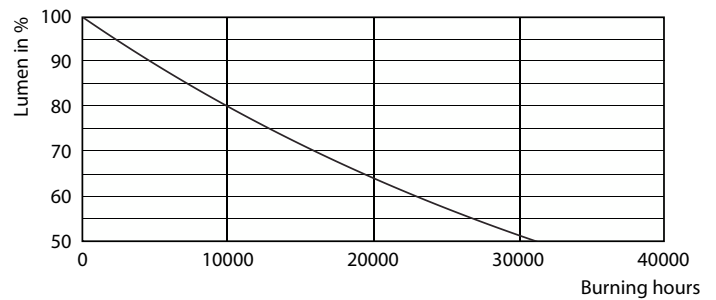

Lumen Maintenance Diagram - CLA LEDBulb ND 7-60W E27 WW G93 CL