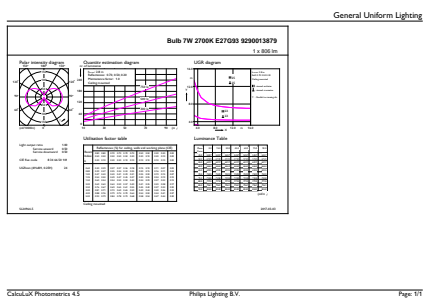

Fotometriske data

General uniform lighting - CLA LEDBulb ND 7-60W E27 WW G93 CL

Spectral Power Distribution Colour - CLA LEDBulb ND 7-60W E27 WW G93 CL